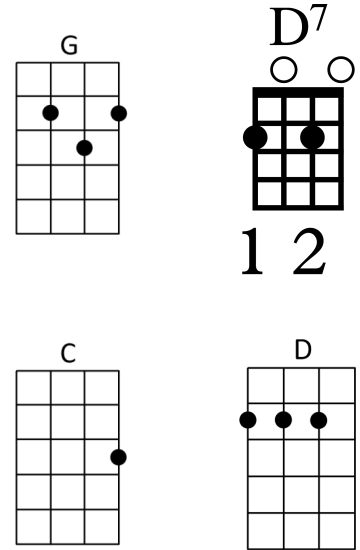

# SILENT NIGHT

Key of G  $\frac{3}{4}$  time Starting pitch: D  
Strumming pattern: D Du Du  
Intro: **[G] [D7] [G] G/ G/ G/**

Written by Franz Xaver Gruber, 1816  
Lyrics by Joseph Mohr

**[G]** Silent night, holy night!  
**[D7]** All is calm, **[G]** all is bright,  
**[C]** Round yon virgin, **[G]** mother and child,  
**[C]** Holy infant so **[G]** tender and mild,  
**[D]** Sleep in **[D7]** heavenly **[G]** peace.  
**[G]** Sleep in **[D7]** heavenly **[G]** peace.

**[G]** Silent night, holy night!  
**[D7]** Shepherds quake **[G]** at the sight.  
**[C]** Glories stream from **[G]** heaven afar,  
**[C]** Heavenly hosts sing **[G]** alleluia!  
**[D]** Christ the **[D7]** Savior is **[G]** born  
**[G]** Christ the **[D7]** Savior is **[G]** born!

**[G]** Silent night, holy night!  
**[D7]** Son of God, **[G]** love's pure light.  
**[C]** Radiant beams from **[G]** Thy holy face,  
**[C]** With the dawn of **[G]** redeeming grace,  
**[D7]** Jesus Lord at Thy **[G]** birth  
**[G]** Jesus **[D7]** Lord at Thy **[G]** birth. **G/**  
(Slowing)