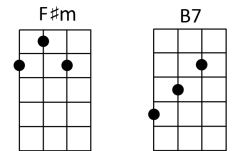

# OLD TOY TRAINS

Key of A Starting pitch: A  
Intro: A E7 A/

Roger Miller, 1967  
Raffi, 1983, Bobs and Lolo, 2014

**[NC]** Old toy **[A]** trains, little toy **[E7]** tracks,  
Little toy **[D]** drums, coming from a **[E7]** sack,  
Carried by a **[A]** man dressed in white and **[D]** red,  
Little one, **A//** don't you think it's **E7//** time you were in **A/** bed?

**Bridge** **[NC]** Close your **[E7]** eyeeeeees,  
Listen to the **[D]** skiiii **[A]** ies,  
All is **[F#m]** calm, all is well,  
Soon you'll hear Kris **[B7]** Kringle and the jingle **[E7]** bells **E7/**

**Tag** **[NC]** Carried by a **[A]** man dressed in white and **[D]** red.... **D/**  
**[NC]** Little one, **A//** don't you think it's **E7//** time you were in **D//**be-e-e **A/**ed?  
(Slowing)