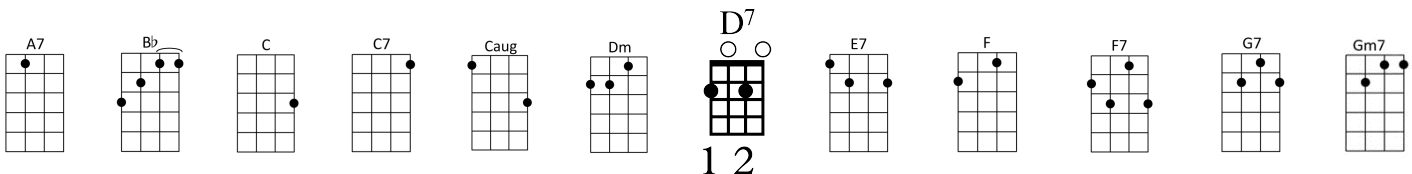

YOU'VE GOT A FRIEND IN ME

Key of F Starting pitch A

Randy Newman, 1995

Intro with flute: [F] [A7] [Dm] [G7] [F] [Caug] [F] [Caug]

Written for the Disney•Pixar film Toy Story

[F] You've got a [Caug] friend in [F] me [F7] [Bb] You've got a friend in [F] me
[Bb] When the [F] road looks [A7] rough a-[Dm] head and you're [Bb] miles and [F] miles from
Your [A7] nice warm [Dm] bed, [Bb] You just re-[F]member what your [A7] old pal [Dm] said
[G7] You've got a [C7] friend in [F] me [D7] Yeah, [G7] You've got a [C7] friend in [F] me

Interlude: [A7] [Dm] [G7] [F] [C7] with flute

[F] You've got a [Caug] friend in [F] me [F7] [Bb] You've got a friend in [F] me
[Bb] You've got [F] troubles... [A7] I've got 'em [Dm] too.
[Bb] There isn't [F] anything [A7] I wouldn't [Dm] do for you
[Bb] We stick to-[F] gether we can [A7] see it [Dm] through
'Cause [G7] you've got a [C7] friend in [F] me [D7] [G7] You've got a [C7] friend in [F] me [F7]

[Bb] Some other folks might be a [E7] little bit smarter than I am

[F] Bigger and [E7] stronger [F] too, maybe?

[E7] But none of them will ever love you

The [Am] way I [D7] do, it's [Gm7] me and [C7] you, boy

[F] And as the [Caug] years go [F] by [F7] Our [Bb] friendship will never [F] die

[Bb] You're gonna [F] see it's our [A7] desti-Dm/ ny (pause)

[G7] You've got a [C7] friend in [F] me [D7] [G7] You've got a [C7] friend in [F] me [D7]

[G7] You've got a [C7] friend in [F] me

Outro: [A7] [Dm] [G7] [F] [C7] F/ with flute