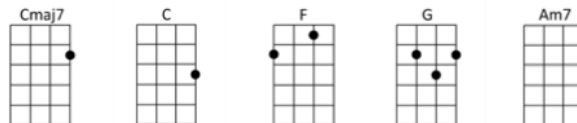

WHEN WILL I BE LOVED

Written by Phil Everly, 1960
Linda Rodstadt, 1974
Key of C Starting pitch E
Intro: Slide **Cmaj7/ C/**

(Solo) **Cmaj7/ C/ I've** been cheated **Cmaj7/ C/** Been mistreated

(All-Harmony) **Cmaj7/ C/** When will **F I- G I** be **[C]** loved **F G**

[C] I've been **F** put **G** down **[C]** I've been **F** pushed **G** round

[C] When will **F I- G I** be **[C]** loved **[C]**

[F] When I find a **[G]** new man **[F]** That I want for **[C]** mine

He **[F]** always breaks...my **[G]** heart in two

Sing:

[F] When I find a **[G]** new man **[F]** That I want for **[C]** mine

He **[F]** always breaks...my **[G]** heart in two

It **[Am7]** happens every **[G]** time **[G]**

[C] I've been **F** chea-**G** ted **[C]** Been mis-**F** trea-**G** ted