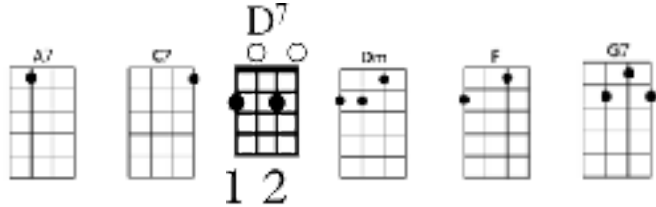

# SING YOUR WAY HOME

Key of C Starting pitch: E  
¾ time Strum pattern: D Du Du  
Intro: [C] [A7] [D7] [G7]

Lyrics - William Arms Fisher, 1922

[C] Ooo [A7] Ooo [D7] Ooo G7/ Ooo

[C] Sing your way [A7] home at the [D7] close of the day.

[G7] Sing your way home; drive the [C] shadows away.

[C] Smile every mile, for where-[C7] ever you [F] roam

It will [Dm] brighten your [C] road,

It will [A7] lighten your [D7] load

If you [G7] sing your way [C] home. [F] C/