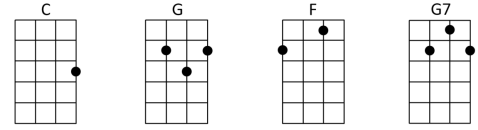

SEA CRUISE

Written and sung by Huey "Piano" Smith and His Clowns, 1958

Recorded by Frankie Ford, 1959

Key of C Starting pitch: E

INTRO: [C] [F] [G] [G7]↓ [G7]↓

[C] Old man rhythm gets in my shoes
It's [C] no use a-sittin' and a-singin' the blues
So [G] be my guest, you've got nothin' to lose
[C] Won't you let me take you on a, sea cruise?

CHORUS:

[C] Ooo-wee, ooo-wee baby, [C] Ooo-wee, ooo-wee baby
[G] Ooo-wee, ooo-wee baby, [C] Won't you let me take you on a, sea cruise?

BRIDGE:

I [F] feel like jumpin', baby won't you join me [C] please [C]
I [F] don't like beggin' but now I'm on bended [G] knees [G7]

[C] Ooo-wee, ooo-wee baby, [C] Ooo-wee, ooo-wee baby
[G] Ooo-wee, ooo-wee baby, [C] Won't you let me take you on a, sea cruise?

BRIDGE:

I [F] feel like jumpin', baby won't you join me [C] please [C]
I [F] don't like beggin' but now I'm on bended [G] knees [G7]

CHORUS:

[C] Ooo-wee, ooo-wee baby, [C] Ooo-wee, ooo-wee baby,
[G] Ooo-wee, ooo-wee baby,
[C] Won't you let me take you on a, [C]↓ sea [C]↓ cruise?