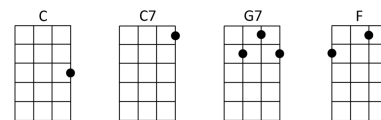

BLAME IT ON THE UKULELE

Key of C Starting pitch:
Intro: C C C C/ Strum = D DUDUDU

Originally "Blame It On The Bossa Nova" by Eydie Gormé
Special lyrics by Susan Nicholls

[NC] I was on my **[C]** own, feeling sad and **[G7]** blue.

When I met a friend, who knew just what to **[C]** do

On her little uke **[C7]** she began to **[F]** play.

And **[C]** then I knew I'd **[G7]** buy a uke that **[C]** day **C/**

[NC] Blame it on the uku-**[G7]** lele with its magic **[C]** spell.

Blame it on the uku-**[G7]** lele that she played so **[C]** well **[C7]**

Oh it all began with **[F]** just one little chord.

But soon it was a **[C]** sound we all adored

Blame it on the uku-**[G7]** lele **G7/.....**the sound of **[C]** Love **C/**

[NC] Is it a gui-**[G7]** tar? **No-no, a ukulele.**

Or a mando-**[C]** lin? **No-no, a ukulele**

So was it the **[G7]** sound? **Yeah-yeah, the ukulele.**

↓C/ ↓C/ The **↓F/** sound **↑F/** of **↓C/** love

[NC] Now I'm glad to **[C]** say I have a fami-**[G7]** ly.

Soprano, tenor, bass...ev'ry ukule-**[C]** le

All my friends play uke, **[C7]** and I'm never **[F]** blue.

So **[C]** join our band and **[G7]** you can play one **[C]** too **C/**

[NC] Come and play the uku-**[G7]** lele with its magic **[C]** spell.

Come and play the uku-**[G7]** lele, makes you feel so **[C]** well **[C7]**

Oh it all began with **[F]** just one little chord.

But soon it was a **[C]** sound we all adored.

Blame it on the uku-**[G7]** lele **G7/.... [NC]** The sound of **[C]** Love **C/**

[NC] Is it a gui-**[G7]** tar? **No-no, a ukulele.**

Or a mando-**[C]** lin? **No-no, a ukulele**

So was it the **[G7]** sound? **Yeah-yeah, the ukulele.**

↓C/ ↓C/ The **↓F/** sound **↑F/** of **↓C/** love **↓C/ ↑C/ ↓C/**

(cha - cha - cha)