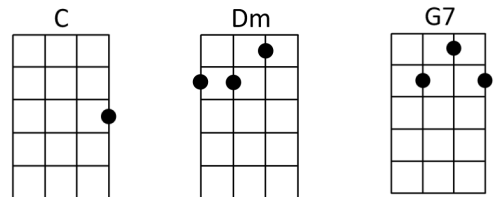

THE ADDAMS FAMILY THEME SONG

Key of C

X – click fingers or tap uke

Written & arranged by Victor Mizzy

Intro: **G7/ C/ A7/ D/ A7/ D/ A7/ D/ G7/ C/ [G7]**

A -----0-2-4-5-X-X-0-2-4-5- 0-2-4-5-----

E -----

C -----

G -0-2-4-5-X-X-----0-2-4-5-X-X

Triplet 1 2 3 Triplet 1 2 3 Triplet 1 Triplet 3 Triplet 1 2 3

G7/ C/ x x A7/ D/ x x A7/ D/ A7/ D/ G7/ C/ x x [G7]

They're **[C]** creepy and they're **[Dm]** kooky
 Mys-**[G7]** terious and **[C]** spooky
 They're **[C]** altogether **[Dm]** ooky
 The **[G7]** Addams fami-**[C]** ly

[C] Their house is a mu-**[Dm]** seum
 When **[G7]** people come to **[C]** see 'em
 They **[C]** really are a **[Dm]** scre-am
 The **[G7]** Addams fami-**[C]** ly

G7/ C/ x x Neat

G 0-2-4-5

A7/ D/ x x Sweet

A 0-2-4-5

A7/ D/ A7/ D/ G7/ C/ x x Petite **[G7]**

A 0-2-4-5 **A** 0-2-4-5 **G** 0-2-4-5

So **[C]** get a witch's **[Dm]** shawl on
 A **[G7]** broomstick you can **[C]** crawl on
 We're **[C]** gonna pay a **[Dm]** call on
 (Slower) The **[G7]** Addams fami-**[C]** ly