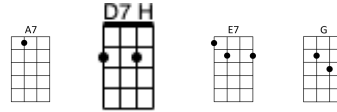

# STRUMMING MY CARES AWAY

Theme song of the Tampa Bay Ukulele Society

Written by SteveBoisen, 2013

Key of G Starting pitch

INTRO x2: [G] – [A7] – [D7] - [G]

CHORUS [G] I'm gonna strum my [A7] cares away, [D7] Watching the sun sink [G] into the bay.  
It's [G] too hot to work, so [A7] here I'll stay. [D7] Strumming my cares a-[G]way.

V1 [D7] You could spend your whole life [G] punching the clock  
[D7] maybe get the third best [G] house on the block and  
[E7] Spending all your free time [A7] mowing the yard.  
[D7] Who wants to work that [G] hard?

BRIDGE [G] Ooh..... la-la-[A7] la, [D7] Ooh..... la-la-[G] la.  
[G] Ooh..... la-la-[A7] la, [D7] Ooh..... la-la-[G] la.

V3 [D7] Maybe you're afraid that some-[G]one will hear.  
[D7] Take it from a pro, you've got [G] nothing to fear.  
[E7] Maybe you're afraid you'll for-[A7]get all the words.  
[D7] Just hum, hum, hum a-[G] long

CHORUS [G] I'm gonna strum my [A7] cares away, [D7] Watching the sun sink [G] into the bay.  
It's [G] too hot to work, so [A7] here I'll stay. [D7] Strumming my cares a-[G]way.

Parts:

[G] I'm gonna strum my [A7] cares away, [D7] Watching the sun sink [G] into the bay.  
Ooh.....la- la- la Ooh.....la- la- la.  
[G] It's too hot to work, so [A7] here I'll stay, [D7] Strumming my cares a- [G] way.  
Ooh.....la- la- la Ooh.....la- la- la.