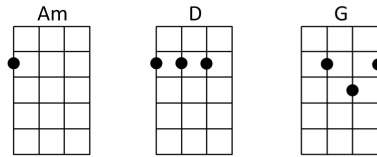

# YELLOW SUBMARINE

Key of G Starting pitch: B  
Intro: G D D G/ G/ G/

The Beatles, 1966

**V1 [NC]** In the [**D**] town where I was [**G**] born, lived a [**Am**] man who sailed to [**D**] sea  
And he [**D**] told us of a [**G**] life, in the [**Am**] land of subma-**[D]** rines  
So we [**D**] sailed up to the [**G**] sun, 'til we [**Am**] found the sea of [**D**] green  
And we [**D**] lived beneath the [**G**] waves, in our [**Am**] yellow subma-**[D]**rine

Chorus [**G**] We all live in a [**D**] yellow submarine, [**D**] Yellow submarine, [**G**] yellow submarine  
[**G**] We all live in a [**D**] yellow submarine, [**D**] Yellow submarine, [**G**] yellow submarine

**V2** And our [**D**] friends are all on [**G**] board, many [**Am**] more of them live next [**D**] door  
And the [**D**] band begins to [**G**] play

**KAZOO band** (8 beats) [**G**] [**G**]

Chorus [**G**] We all live in a [**D**] yellow submarine, [**D**] Yellow submarine, [**G**] yellow submarine  
[**G**] We all live in a [**D**] yellow submarine, [**D**] Yellow submarine, [**G**] yellow submarine

**V3** As we [**D**] live a life of [**G**] ease, every [**Am**] one of us has all we [**D**] need  
Sky of [**D**] blue and sea of [**G**] green, in our [**Am**] yellow subma-**[D]**rine

[**G**] We all live in a [**D**] yellow submarine, [**D**] Yellow submarine, [**G**] yellow submarine