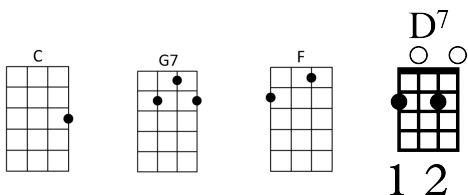

SUGARTIME

Intro: melodica

C G7
 We-I-I . . .
C
 Sugar in the mornin'
C
 Sugar in the evenin'
F C
 Sugar at supper time
G7 G7
 Be my little sugar
C // F // C
 And love me all the time

C
 Honey in the mornin'
C
 Honey in the evenin'
F C
 Honey at supper time
G7
 Be my little honey
C // F // C
 And love me all the time

G7 C
 Put your arms a-round me and
G7 C
 swear by the stars a-bove
G7 C
 You'll be mine for-ever in a
D7 G7
 Heaven of love

C
 Sugar in the mornin'
C
 Sugar in the evenin'
F C
 Sugar at supper time
G7 G7
 Be my little sugar
C // F // (Stop)
 And love me all the

NC G7 C
 Now Sugartime is any-time
G7
 That you're near
C
 'Cause you're so dear
G7
 So don't you roam, just be my
C / C / C /
 Honeycomb (Honeycomb Honeycomb)
D7 G7 G7
 To live in a heaven of love.

C
 Sugar in the mornin'
C
 Sugar in the evenin'
F C
 Sugar at supper time
G7 G7 / G7 / G7 / G7 / G7 /
 Be my little sug - ar - ar - ar and
C C
 Love me (love me)
F F
 All (all)
C C / C /
 The time