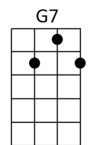

HITCHIN' A RIDE

Key of C Starting pitch C

Written by Mitch Murray and Peter Callandar

Intro **flute with [C] [C] [C] [C] X2**

Recorded by Vanity Fare, 1969

[C] A thumb goes **[C]** up, a car goes **[C]** by,
It's nearly **[C]** One AM and here am **[C]** I,
Hitchin' a **[F]** ride.... **[G7]** Hitchin a **[C]** ride...

[C] Gotta get me **[F]** home.... **[G7]** to my baby's **[C]** side **[C]**

CHORUS **[F]** Ride, ride, **[G7]** ride, hitchin' a **[C]** ride **[C]**

harmony **[F]** Ride, ride, **[G7]** ride, hitchin' a **[C]** ride...**C/**

CHORUS **[F]** Ride, ride, **[G7]** ride, hitchin' a **[C]** ride **[C]**

harmony **[F]** Ride, ride, **[G7]** ride, hitchin' a **[C]** ride...**C/**

(Bass & melodica-1-4) **Eb6/** Ride! **F/** Ride!

(Bass & melodica-1-4) **Eb6/** Ride! **F/** Ride! **C/**