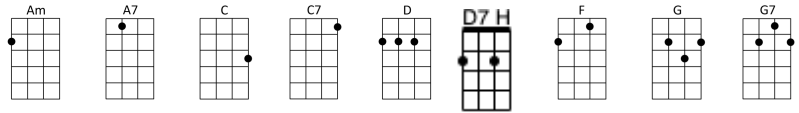

# AMAZING GRACE

Intro: C/ Am G7 C C/

**C C7 F C Am G7**  
Amazing grace! How sweet the sound that saved a wretch like me!  
**C C7 F C Am G7 C C/**  
I once was lost, but now am found, was blind, but now I see.

**NC C C7 F C Am G7**  
'Twas grace that taught my heart to fear, and grace my fears relieved;  
**C C7 F C Am G7 C C/**  
how precious did that grace appear the hour I first believed.

**NC C C7 F C Am G7**  
Through many dangers, toils, and snares, I have already come;  
**C C7 F C Am G7 C C/**  
'Twas grace that brought me safe thus far, and grace will lead me home.

**NC C C7 F C Am G7**  
When we've been there ten thousand years, bright shining as the sun,  
**C C7 F C Am G7 C A7**  
we've no less days to sing God's praise than when we first begun.  
/D

KEY CHANGE

**D D7 G D D A7**  
Amazing grace! How sweet the sound that saved a wretch like me!  
**D D7 G D D A7 D D**  
I once was lost, but now am found, was blind, but now I see.  
**D A7 D D/**  
(Slowing) Was blind, but now I see.