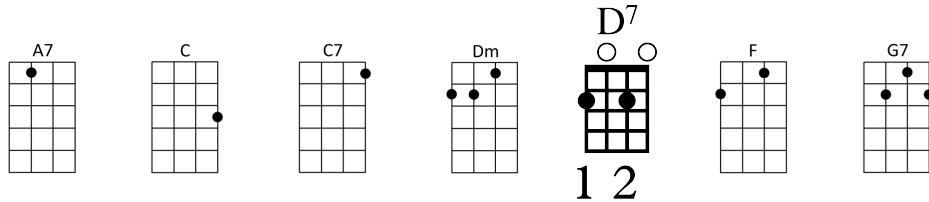

SING YOUR WAY HOME

Key of C Starting pitch: E
¾ time Strum pattern: D Du Du

Lyrics - William Arms Fisher, 1922

Intro: [C] [A7] [D7] [G7]

[C] Ooo [A7] Ooo [D7] Ooo G7/ Ooo

[C] Sing your way [A7] home at the [D7] close of the day.

[G7] Sing your way home; drive the [C] shadows away.

[C] Smile every mile, for where-[C7] ever you [F] roam

It will [Dm] brighten your [C] road,

It will [A7] lighten your [D7] load

If you [G7] sing your way [C] home. [F] C/