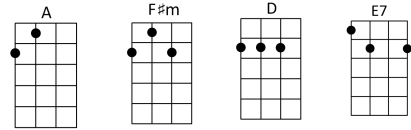

Key of A
Starting pitch: C#

STAND BY ME

Ben E King, 1961

Intro: A F#m D E7 A

A F#m D E7
2100 2120 2220 1202

A F#m
When the night has come, and the land is dark

D E7 A A

And the moon is the only light we'll see

A F#m
No, I won't be afraid, no, I won't be afraid

D E7 A

Just as long as you stand, stand by me

A F#m
So darlin', darlin', stand by me, oh, stand by me

D E7 A
Oh, stand, stand by me, stand by me

A F#m
If the sky that we look upon should tumble and fall

D E7 A A

Or the mountains should crumble to the sea

A F#m
I won't cry, I won't cry, no, I won't shed a tear

D E7 A

Just as long as you stand, stand by me

A F#m
And darlin', darlin', stand by me, oh, stand by me

D E7 A
Oh, stand, stand by me, stand by me

A
Whenever you're in trouble won't you stand by me?

F#m
Oh, stand by me

D E7 A A/ A/ A/ A/
Oh, stand now, stand by me, stand by me Cha-Cha-Cha